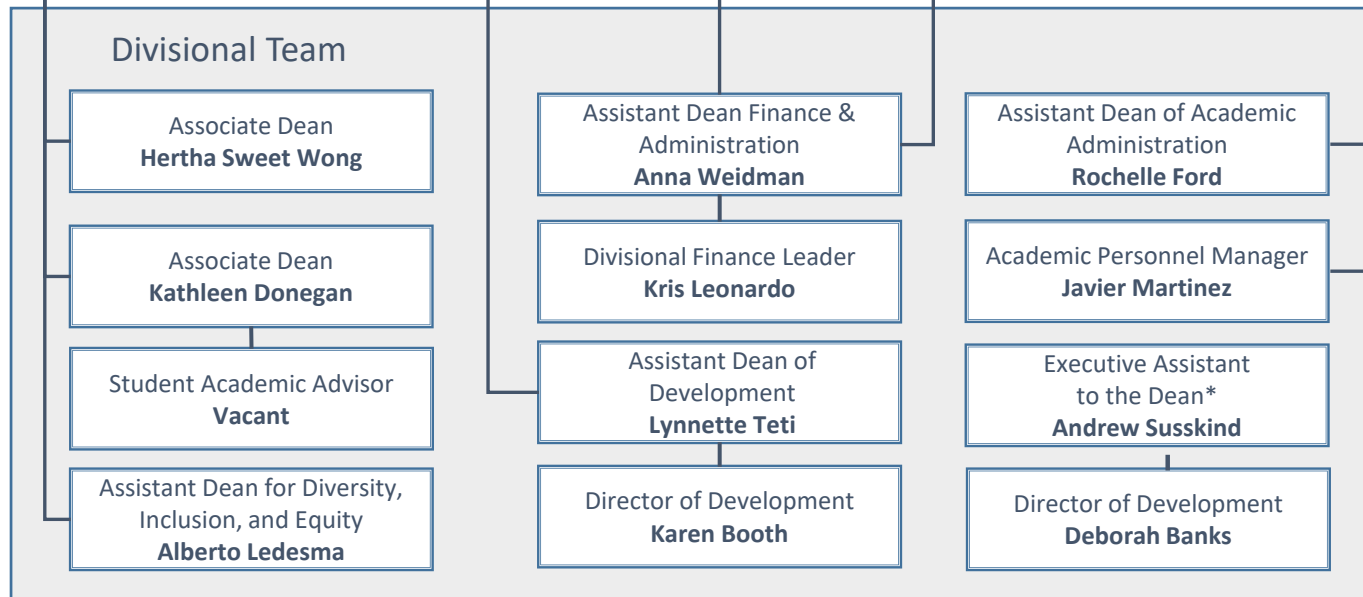

Division of Arts & Humanities

December 2020

L&S Deans' Office

Executive Dean of the College
Janet Broughton

Assistant Executive Dean of the College
Amy Robinson

Dean Anthony J. Cascardi

Chairs of Departments

Directors of Centers & Programs

Art Practice – **Allan deSouza**
Classics – **Ellen Oliensis**
Comparative Literature – **Niklaus Largier**
East Asian Languages & Cultures – **Andrew Jones**
English – **Steve Justice**
Film & Media – **Jeffrey Knapp**
French – **Nicholas Paige**
German – **Karen Feldman**
History of Art – **Greg Levine**
Italian Studies – **Mia Fuller**
Music – **David Milnes**
Near Eastern Studies – **Francesca Rochberg**
Philosophy – **Niko Kolodny**
Rhetoric – **Michael Mascuch**
Scandinavian – **Jonas Wellendorf**
Slavic Languages & Literatures – **Luba Golburt**
South & Southeast Asian Studies – **Paula Varsano**
Spanish & Portuguese – **Michael Iarocci**
Theater, Dance and Performance Studies – **Joe Goode**

Arts Research Center – **Julia Bryan-Wilson**
Berkeley Language Center – **Richard Kern**
Visual Resources Center
Celtic Studies – **Eve Sweetser**
Dutch Studies – **Jeroen Dewulf**
Medieval Studies – **Emily Mackil**
Romance Languages and Literatures - **Richard Kern**
Center for New Music and Audio Technology – **Edmund Campion**
Center for the Study of Value
Center for the Study of Religion – **Mark Csikszentmihalyi and Jonathan Sheehan**
Townsend Center for the Humanities – **Timothy Hampton**
Ancient History and Mediterranean Archaeology – **Emily Mackil**
Buddhist Studies – **Alexander von Rospatt**
Performance Studies – **SanSan Kwan**
Center for Jewish Studies – **John Efron**
The Magnes Museum – **Ben Brinner (interim)**

<u>Budget (Annual Expenses):</u>		<u>Degrees</u>	
$101M		Undergraduate:	813
<u>Faculty FTE:</u>		Masters/Prof:	33
	243	Doctoral:	71
<u>Majors (Census – Fall/Spring Mean)</u>		<u>Enrollment (Fall/Spring Mean)</u>	
Undergraduate:	1,408	Undergraduate:	18,127
Masters/Prof:	13	Graduate:	781
Doctoral:	636		
Data from AY2016-17			

150
YEARS
OF LIGHT